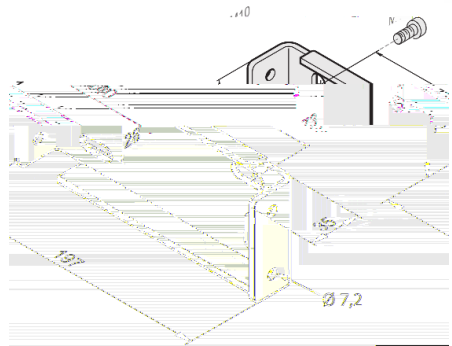

Twist AM

mm

A,B,C

A (mm)	B (mm)	C (mm)	D (mm)	Angle
155	720			
200	715			
250	705			
300	695			
350	678			
400	660			
450	639			
500	615			
550	585			
600	555			
650	525			
700	495			
750	465			
800	435			
850	405			
900	375			
950	345			
1000	315			

- 1
- 2
- 3
- 4

800mm

❖

❖ Dip 7 on

off

❖ Start 1 start 2

Dip 8 on
Dip 8 off

Dip 7

棕线是正极，蓝线是负极，绿线是信号线（不分正负极）

dip 7 on
 " 1" " 2" " 3"
 " START1" " START2" 1
 OPEN CLOSE LED

1			
2	START1" START2"		15
	" STATUS" led		
3			
❖	"		
❖	" START1"		
❖	" START1"	- -	
4			
❖	"		
❖	" START2"		
❖	" START2"	- -	