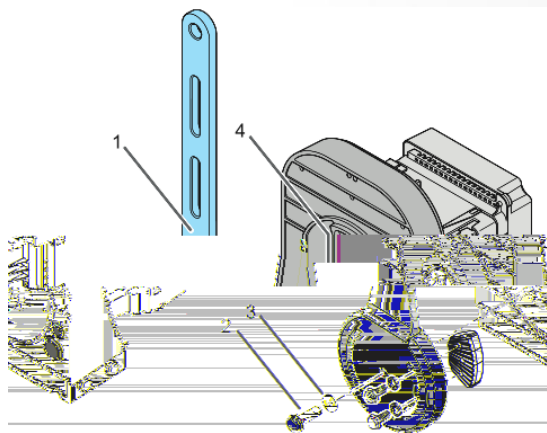

Twist AM

mm

A,B,C

A (mm)	B (mm)	C (mm)	D (mm)	Angle
155	720			
200	715			
250	705			
300	695			
350	678			
400	660			
450	639			
500	615			
550	585			
600	555			
650	525			
700	495			
750	465			
800	435			
850	405			
900	375			
950	345			
1000	315			

- 1
- 2
- 3
- 4

800mm

❖

❖ Dip 7 on

off

❖ Start 1 start 2

Dip 8 on
Dip 8 off

Dip 7

棕线是正极，蓝线是负极，绿线是信号线（不分正负极）

dip 7 on
 " 1" " 2" " 3"
 " START1" " START2" 1
 OPEN CLOSE LED

1			
2	START1" START2"		15
	" STATUS" led		
3			
❖	"		
❖	" START1"		
❖	" START1"	- -	
4			
❖	"		
❖	" START2"		
❖	" START2"	- -	