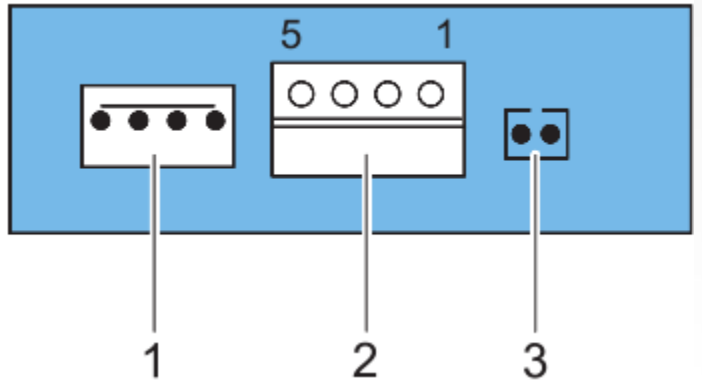

- 1
- 2
- 3
- 4

800mm

❖

❖ Dip 7 on

off

❖ Start 1 start 2

Dip 8 on
Dip 8 off

Dip 7

棕线是正极，蓝线是负极，绿线是信号线（不分正负极）

dip 7 on
 " 1" " 2" " 3"
 " START1" " START2" 1
 OPEN CLOSE LED

1			
2	START1" START2"		15
	" STATUS" led		
3			
❖	"		
❖	" START1"		
❖	" START1"	- -	
4			
❖	"		
❖	" START2"		
❖	" START2"	- -	