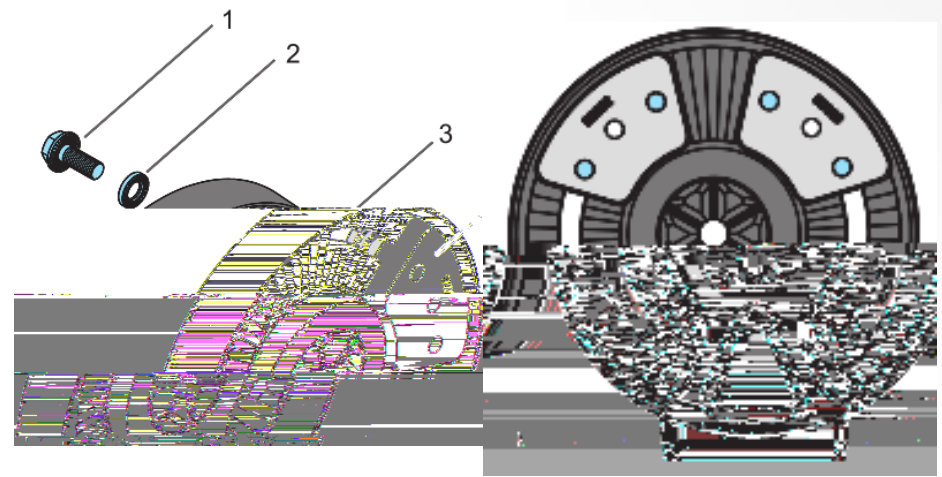

Twist AM

mm

A,B,C

A (mm)	B (mm)	C (mm)	D (mm)	Angle
155	720			
200	715			
250	705			
300	695			
350	678			
400	660			
450	639			
500	615			
550	585			
600	555			
650	525			
700	495			
750	465			
800	435			
850	405			
900	375			
950	345			
1000	315			

- 1
- 2
- 3
- 4

800mm

❖

❖ Dip 7 on

off

❖ Start 1 start 2

Dip 8 on
Dip 8 off

Dip 7

棕线是正极，蓝线是负极，绿线是信号线（不分正负极）

dip 7 on
 " 1" " 2" " 3"
 " START1" " START2" 1
 OPEN CLOSE LED

1			
2	START1" START2"		15
	" STATUS" led		
3			
❖	"		
❖	" START1"		
❖	" START1"	- -	
4			
❖	"		
❖	" START2"		
❖	" START2"	- -	