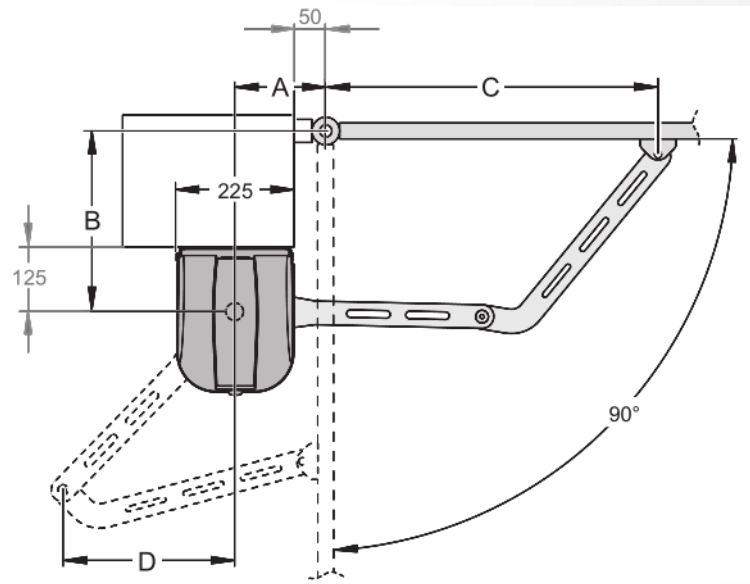

Twist AM

mm

A,B,C

A (mm)	B (mm)	C (mm)	D (mm)	Angle
155	720			
200	715			
250	705			
300	695			
350	678			
400	660			
450	639			
500	615			
550	585			
600	555			
650	525			
700	495			
750	465			
800	435			
850	405			
900	375			
950	345			
1000	315			

- 1
- 2
- 3
- 4

800mm

❖

❖ Dip 7 on

off

❖ Start 1 start 2

Dip 8 on
Dip 8 off

Dip 7

棕线是正极，蓝线是负极，绿线是信号线（不分正负极）

dip 7 on
 " 1" " 2" " 3"
 " START1" " START2" 1
 OPEN CLOSE LED

1			
2	START1" START2"		15
	" STATUS" led		
3			
❖	"		
❖	" START1"		
❖	" START1"	- -	
4			
❖	"		
❖	" START2"		
❖	" START2"	- -	