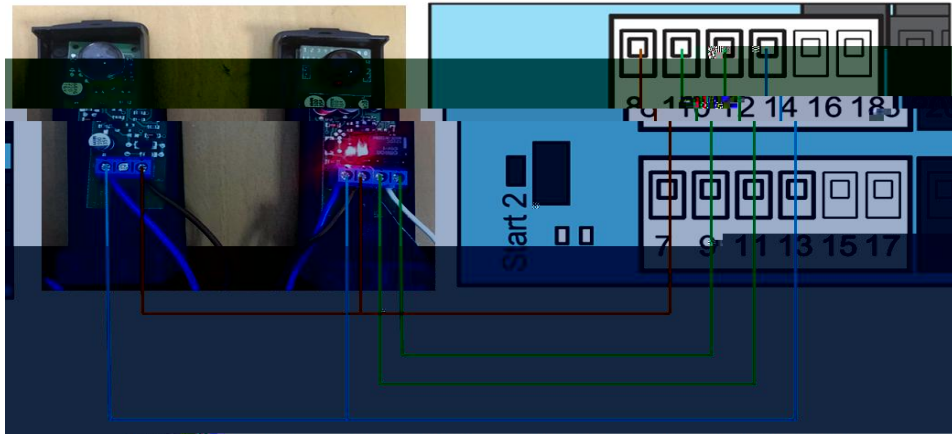

- 1
- 2
- 3
- 4

800mm

❖

❖ Dip 7 on

off

❖ Start 1 start 2

Dip 8 on
Dip 8 off

Dip 7

棕线是正极，蓝线是负极，绿线是信号线（不分正负极）

dip 7 on
 " 1" " 2" " 3"
 " START1" " START2" 1
 OPEN CLOSE LED

1			
2	START1" START2"		15
	" STATUS" led		
3			
❖	"		
❖	" START1"		
❖	" START1"	- -	
4			
❖	"		
❖	" START2"		
❖	" START2"	- -	