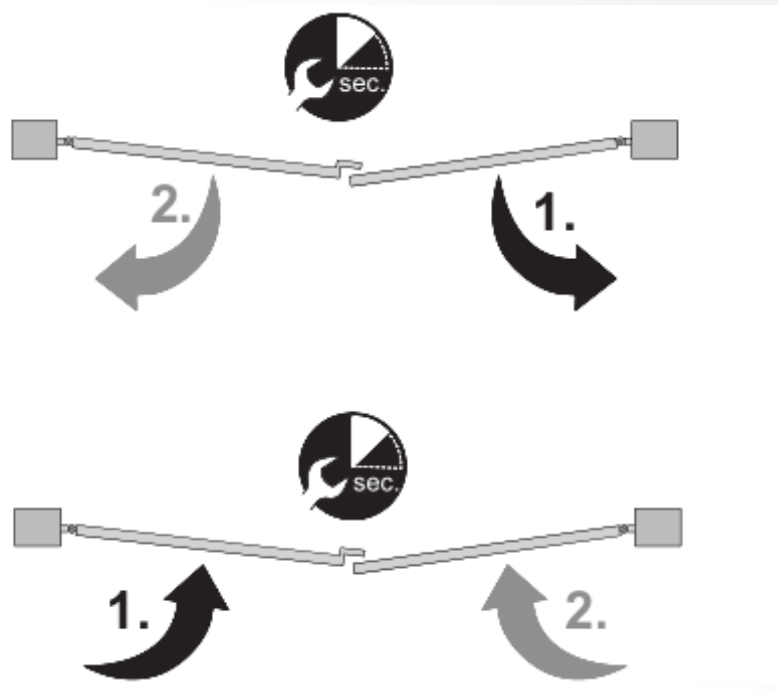

- 1
- 2
- 3
- 4

800mm

❖

❖ Dip 7 on

off

❖ Start 1 start 2

Dip 8 on
Dip 8 off

Dip 7

棕线是正极，蓝线是负极，绿线是信号线（不分正负极）

dip 7 on
 " 1" " 2" " 3"
 " START1" " START2" 1
 OPEN CLOSE LED

1			
2	START1" START2"		15
	" STATUS" led		
3			
❖	"		
❖	" START1"		
❖	" START1"	- -	
4			
❖	"		
❖	" START2"		
❖	" START2"	- -	