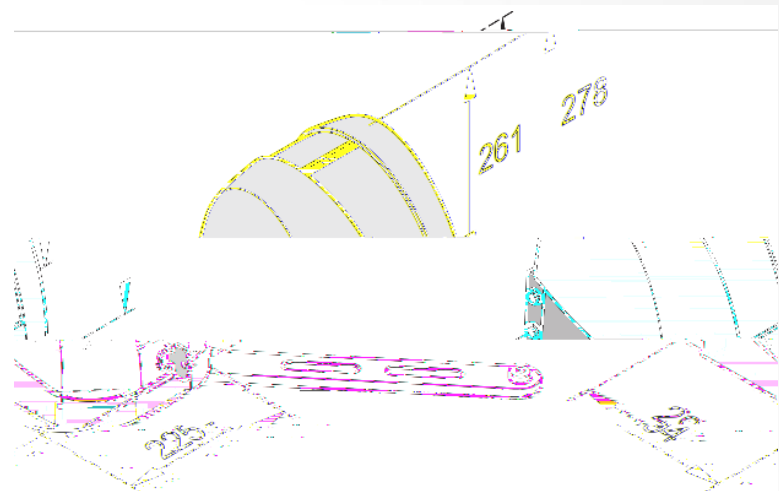

Twist AM

mm

A,B,C

A (mm)	B (mm)	C (mm)	D (mm)	Angle
155	720			
200	715			
250	705			
300	695			
350	678			
400	660			
450	639			
500	615			
550	585			
600	555			
650	525			
700	495			
750	465			
800	435			
850	405			
900	375			
950	345			
1000	315			

- 1
- 2
- 3
- 4

800mm

❖

❖ Dip 7 on

off

❖ Start 1 start 2

Dip 8 on
Dip 8 off

Dip 7

棕线是正极，蓝线是负极，绿线是信号线（不分正负极）

dip 7 on
 " 1" " 2" " 3"
 " START1" " START2" 1
 OPEN CLOSE LED

1			
2	START1" START2"		15
	" STATUS" led		
3			
❖	"		
❖	" START1"		
❖	" START1"	- -	
4			
❖	"		
❖	" START2"		
❖	" START2"	- -	