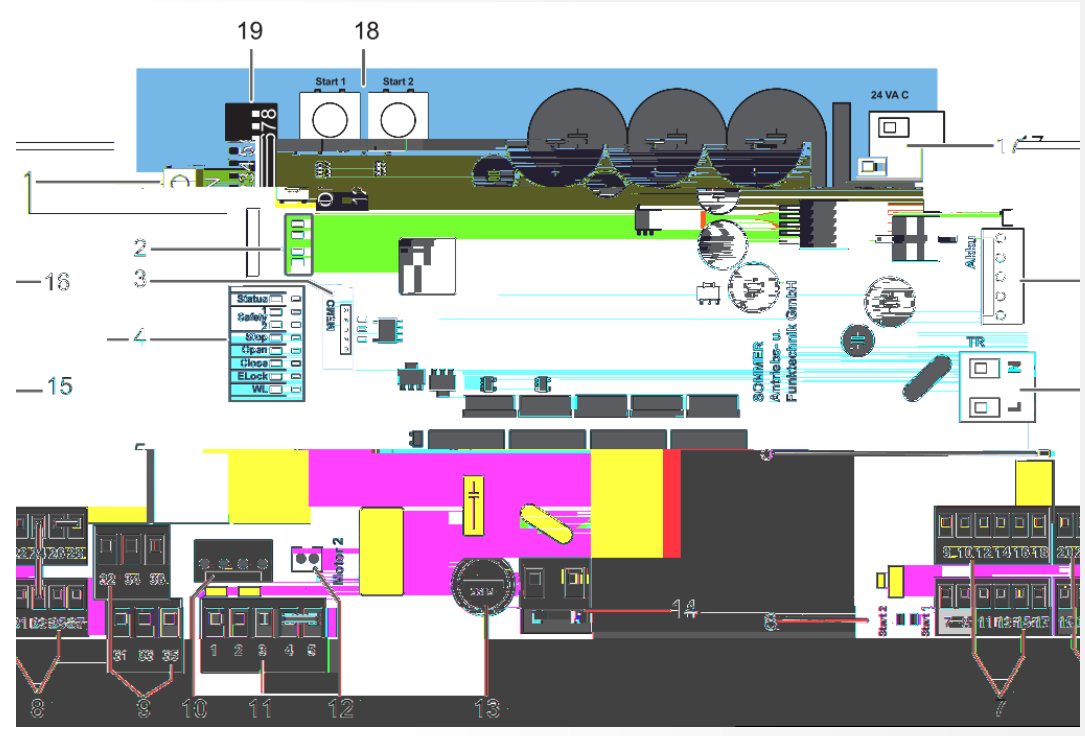

Twist AM

mm

A,B,C

A (mm)	B (mm)	C (mm)	D (mm)	Angle
155	720			
200	715			
250	705			
300	695			
350	678			
400	660			
450	639			
500	615			
550	585			
600	555			
650	525			
700	495			
750	465			
800	435			
850	405			
900	375			
950	345			
1000	315			

- 1
- 2
- 3
- 4

800mm

❖

❖ Dip 7 on

off

❖ Start 1 start 2

Dip 8 on
Dip 8 off

Dip 7

棕线是正极，蓝线是负极，绿线是信号线（不分正负极）

dip 7 on
 " 1" " 2" " 3"
 " START1" " START2" 1
 OPEN CLOSE LED

1			
2	START1" START2"		15
	" STATUS" led		
3			
❖	"		
❖	" START1"		
❖	" START1"	- -	
4			
❖	"		
❖	" START2"		
❖	" START2"	- -	