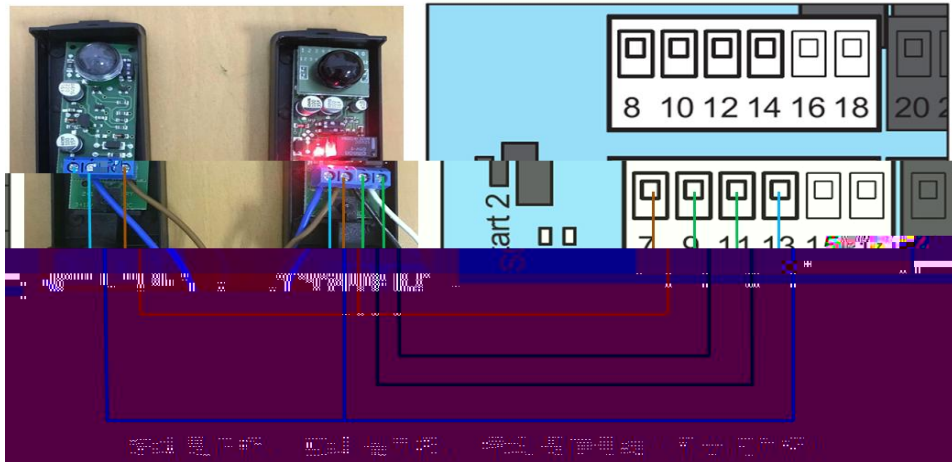

- 1
- 2
- 3
- 4

800mm

❖

❖ Dip 7 on

off

❖ Start 1 start 2

Dip 8 on
Dip 8 off

Dip 7

棕线是正极，蓝线是负极，绿线是信号线（不分正负极）

dip 7 on
 " 1" " 2" " 3"
 " START1" " START2" 1
 OPEN CLOSE LED

1			
2	START1" START2"		15
	" STATUS" led		
3			
❖	"		
❖	" START1"		
❖	" START1"	- -	
4			
❖	"		
❖	" START2"		
❖	" START2"	- -	